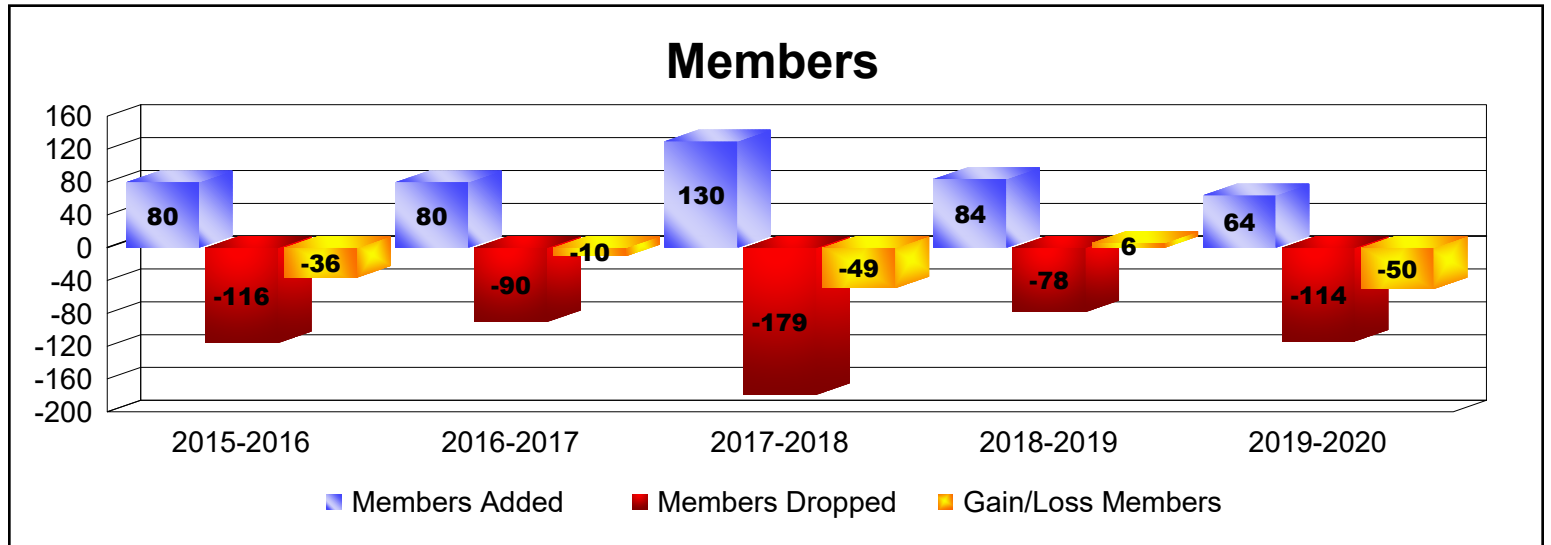

Year	New Clubs	Dropped Clubs	Gain/ Loss Clubs	New Members	Charter Members	Reinstate Members	Transfer Members	Total Member Added	Total Members Dropped	Gain/ Loss Members
2015-2016	0	0	0	74	0	3	3	80	-116	-36
2016-2017	0	0	0	65	0	5	10	80	-90	-10
2017-2018	1	0	1	81	26	15	8	130	-179	-49
2018-2019	0	-1	-1	56	8	11	9	84	-78	6
2019-2020	0	0	0	50	0	10	4	64	-114	-50
<b>Average</b>	<b>0</b>	<b>0</b>	<b>0</b>	<b>65</b>	<b>7</b>	<b>9</b>	<b>7</b>	<b>88</b>	<b>-115</b>	<b>-28</b>

Year	New Clubs	Dropped Clubs	Gain/ Loss Clubs	New Members	Charter Members	Reinstate Members	Transfer Members	Total Member Added	Total Members Dropped	Gain/ Loss Members
2015-2016	1	0	1	97	32	3	11	143	-168	-25
2016-2017	0	0	0	86	3	8	7	104	-118	-14
2017-2018	0	-1	-1	40	0	7	12	59	-167	-108
2018-2019	0	0	0	58	0	3	9	70	-76	-6
2019-2020	0	-1	-1	43	0	3	7	53	-81	-28
<b>Average</b>	<b>0</b>	<b>0</b>	<b>0</b>	<b>65</b>	<b>7</b>	<b>5</b>	<b>9</b>	<b>86</b>	<b>-122</b>	<b>-36</b>