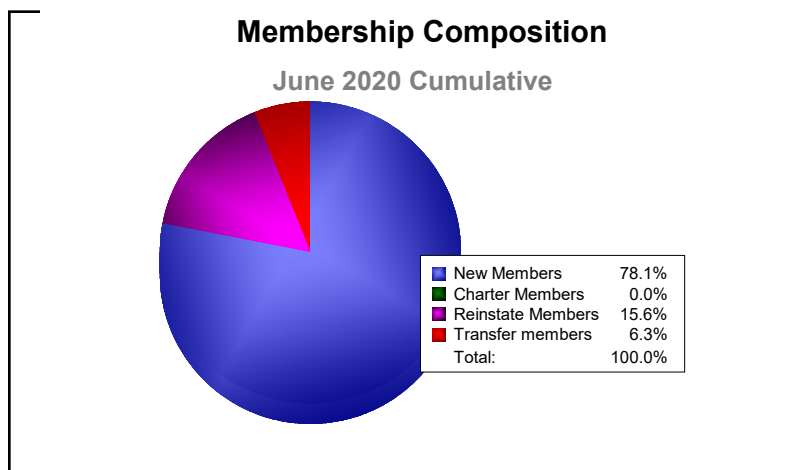

Year	New Clubs	Dropped Clubs	Gain/ Loss Clubs	New Members	Charter Members	Reinstate Members	Transfer Members	Total Member Added	Total Members Dropped	Gain/ Loss Members
2015-2016	0	0	0	74	0	3	3	80	-116	-36
2016-2017	0	0	0	65	0	5	10	80	-90	-10
2017-2018	1	0	1	81	26	15	8	130	-179	-49
2018-2019	0	-1	-1	56	8	11	9	84	-78	6
2019-2020	0	0	0	50	0	10	4	64	-114	-50
<b>Average</b>	<b>0</b>	<b>0</b>	<b>0</b>	<b>65</b>	<b>7</b>	<b>9</b>	<b>7</b>	<b>88</b>	<b>-115</b>	<b>-28</b>