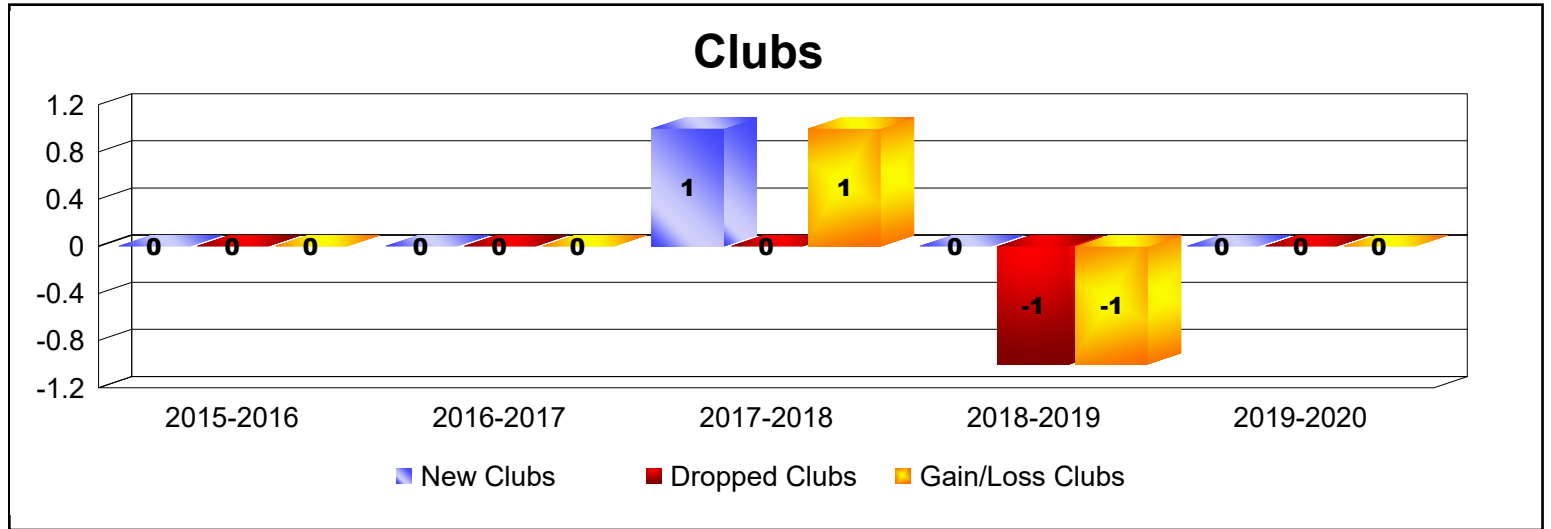

Year	New Clubs	Dropped Clubs	Gain/ Loss Clubs	New Members	Charter Members	Reinstate Members	Transfer Members	Total Member Added	Total Members Dropped	Gain/ Loss Members
2015-2016	0	0	0	74	0	3	3	80	-116	-36
2016-2017	0	0	0	65	0	5	10	80	-90	-10
2017-2018	1	0	1	81	26	15	8	130	-179	-49
2018-2019	0	-1	-1	56	8	11	9	84	-78	6
2019-2020	0	0	0	50	0	10	4	64	-114	-50
<b>Average</b>	<b>0</b>	<b>0</b>	<b>0</b>	<b>65</b>	<b>7</b>	<b>9</b>	<b>7</b>	<b>88</b>	<b>-115</b>	<b>-28</b>

Year	New Clubs	Dropped Clubs	Gain/ Loss Clubs	New Members	Charter Members	Reinstate Members	Transfer Members	Total Member Added	Total Members Dropped	Gain/ Loss Members
2015-2016	1	0	1	97	32	3	11	143	-168	-25
2016-2017	0	0	0	86	3	8	7	104	-118	-14
2017-2018	0	-1	-1	40	0	7	12	59	-167	-108
2018-2019	0	0	0	58	0	3	9	70	-76	-6
2019-2020	0	-1	-1	43	0	3	7	53	-81	-28
<b>Average</b>	<b>0</b>	<b>0</b>	<b>0</b>	<b>65</b>	<b>7</b>	<b>5</b>	<b>9</b>	<b>86</b>	<b>-122</b>	<b>-36</b>