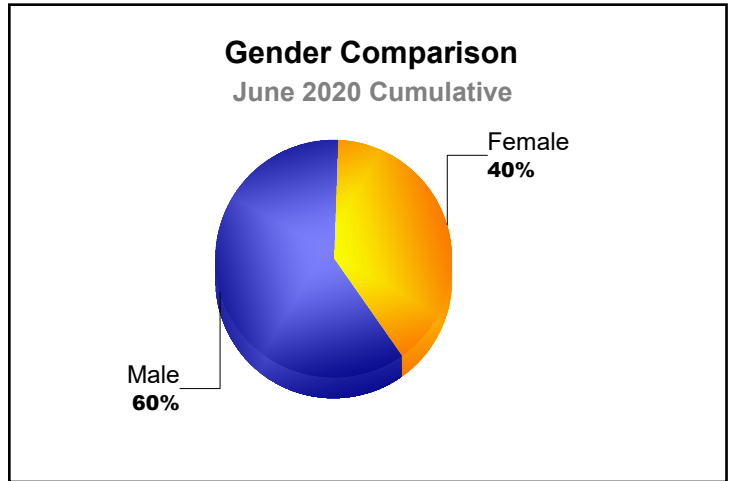

Year	New Clubs	Dropped Clubs	Gain/ Loss Clubs	New Members	Charter Members	Reinstate Members	Transfer Members	Total Member Added	Total Members Dropped	Gain/ Loss Members
2015-2016	0	0	0	74	0	3	3	80	-116	-36
2016-2017	0	0	0	65	0	5	10	80	-90	-10
2017-2018	1	0	1	81	26	15	8	130	-179	-49
2018-2019	0	-1	-1	56	8	11	9	84	-78	6
2019-2020	0	0	0	50	0	10	4	64	-114	-50
<b>Average</b>	<b>0</b>	<b>0</b>	<b>0</b>	<b>65</b>	<b>7</b>	<b>9</b>	<b>7</b>	<b>88</b>	<b>-115</b>	<b>-28</b>